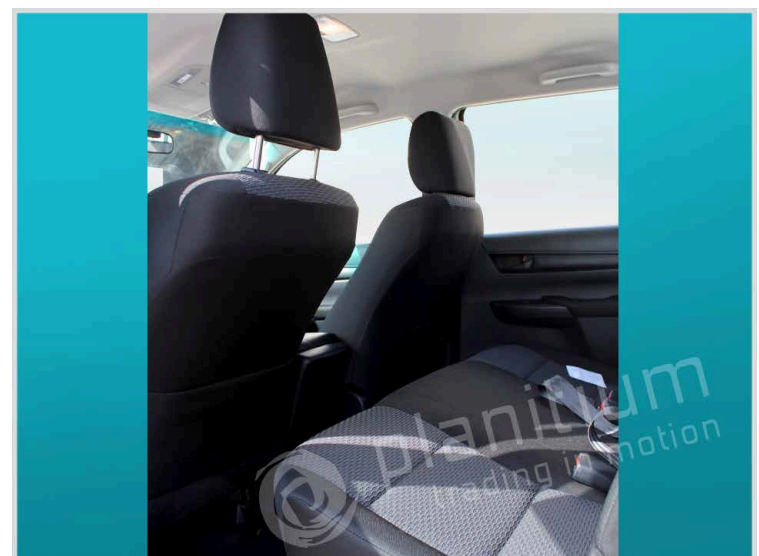

TOYOTA HILUX 2.4 TDSL AUTO DOUBLE CAB 4X4 DLX G ZT MY 2022

BASE MODEL	
MAKE	TOYOTA
MODEL NAME	HILUX 4WD D/C
GRADE	HILUX D/C 4WD DSL DLX-G A/T
KATASHIKI	GUN125L-DTTLXV
BODY TYPE	PICKUP

DIMENSIONS	
DIMENSIONS Lx Wx H mm	5325 X 1800 X 1815
DECK DIMENSIONS Lx Wx H mm	1520 X 1575 X 480
WHEEL BASE mm	3085
GROUND CLEARANCE mm	310
KERB WEIGHT (Kgs)	2005-2085
GROSS VEHICLE WEIGHT (Kgs)	2910
FUEL TANK CAPACITY Ltrs.	80

INTERIOR	
CONSOLE BOX	CONSOLE BOX W/LID
Fr. SEAT BELT	3PELRx2 W/PT & FL
Rr. SEAT BELT	3PELRx2+2PNRx1
HEAD REST	WITH (2 No.)
DIGITAL CLOCK	WITH
INNER REAR VIEW MIRROR	DAY/NIGHT
SEAT MATERIAL	FABRIC
SEATING CAPACITY	5
SUN VISOR	D(W/HOLDER) + P
TACHOMETER	WITH